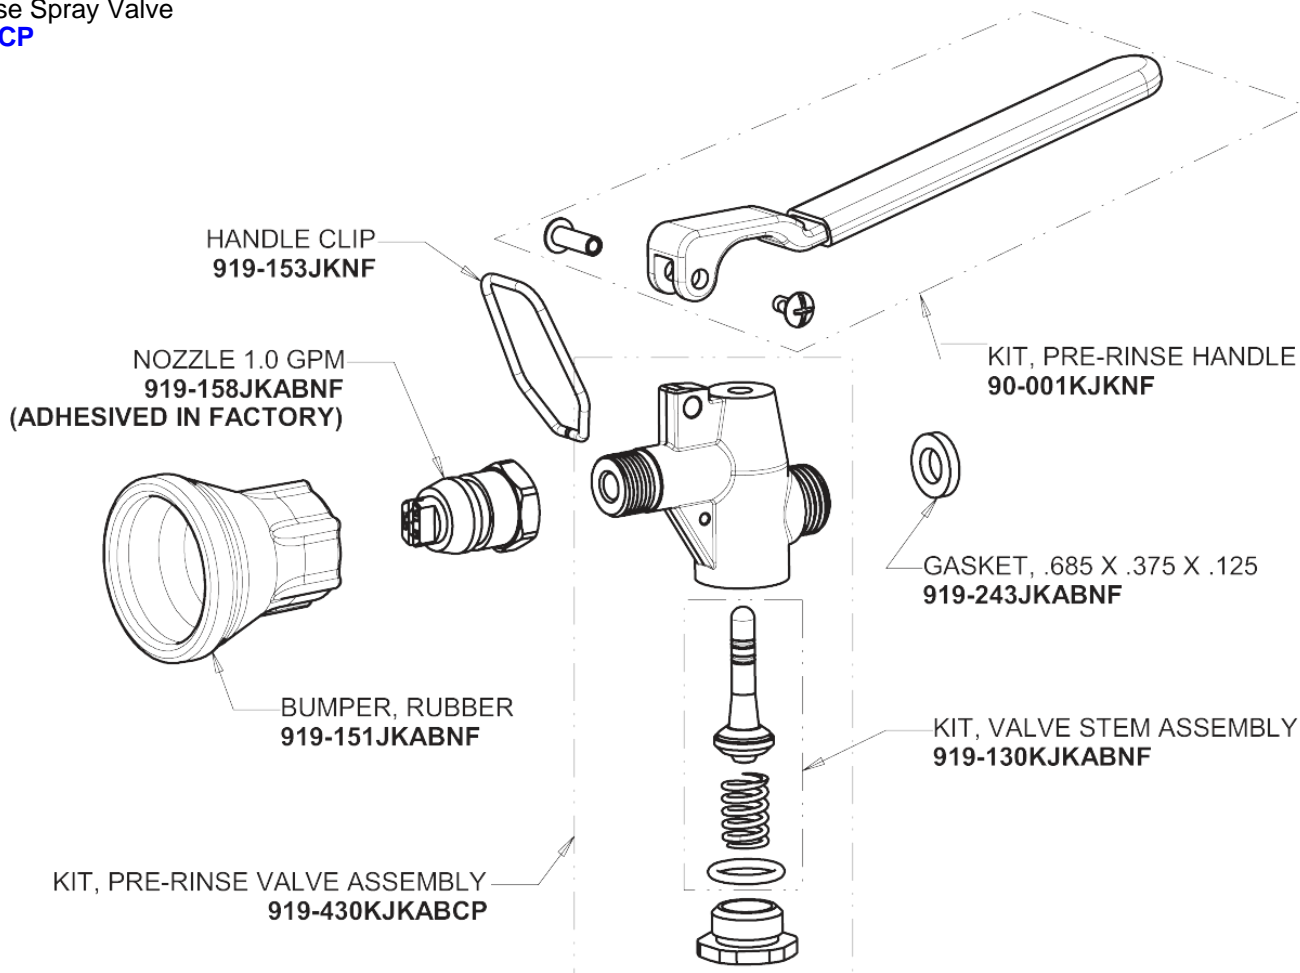

Repair Parts

923-XKCAB

Pre-Rinse Fitting

CHICAGO FAUCETS®

Geberit Group

Base Parts:

2-3/8" Lever Handle 369-PRJKCP

Ceramic 1/4-Turn Cartridge with Check Valve (pair) 1-099XKCJKABNF (right) 1-100XKCJKABNF (left)

Repair Parts

923-XKCAB

Pre-Rinse Fitting

CHICAGO FAUCETS®

Geberit Group

Pre-Rinse Spray Valve

90-LABCP

Wall Flange
1-055JKCP