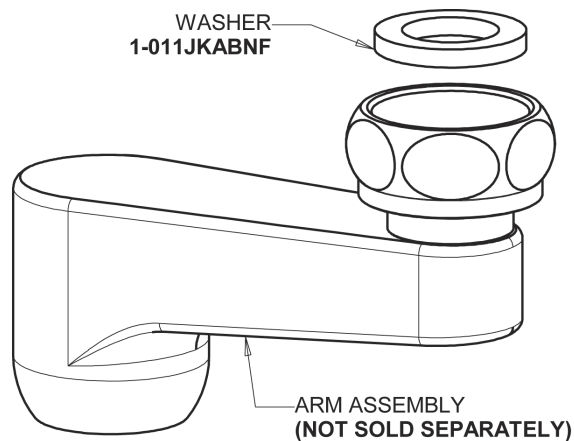

2-1/2" Offset Inlet Supply Arm
HJKABCP