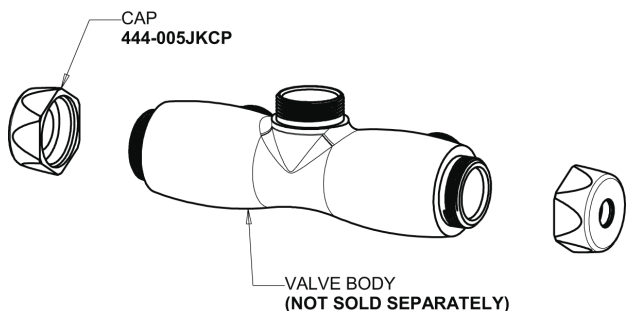

Repair Parts

923-XKCAB

Pre-Rinse Fitting

CHICAGO FAUCETS®

Geberit Group

Base Parts:

2-3/8" Lever Handle 369-PRJKCP

Ceramic 1/4-Turn Cartridge with Check Valve (pair) 1-099XKCJKABNF (right) 1-100XKCJKABNF (left)