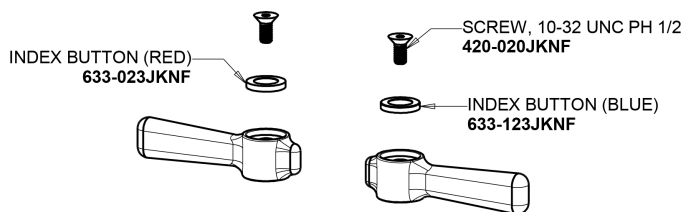

Repair Parts

923-XKCAB

Pre-Rinse Fitting

CHICAGO FAUCETS®

Geberit Group

Base Parts:

2-3/8" Lever Handle 369-PRJKCP

Ceramic 1/4-Turn Cartridge with Check Valve (pair) 1-099XKCJKABNF (right) 1-100XKCJKABNF (left)