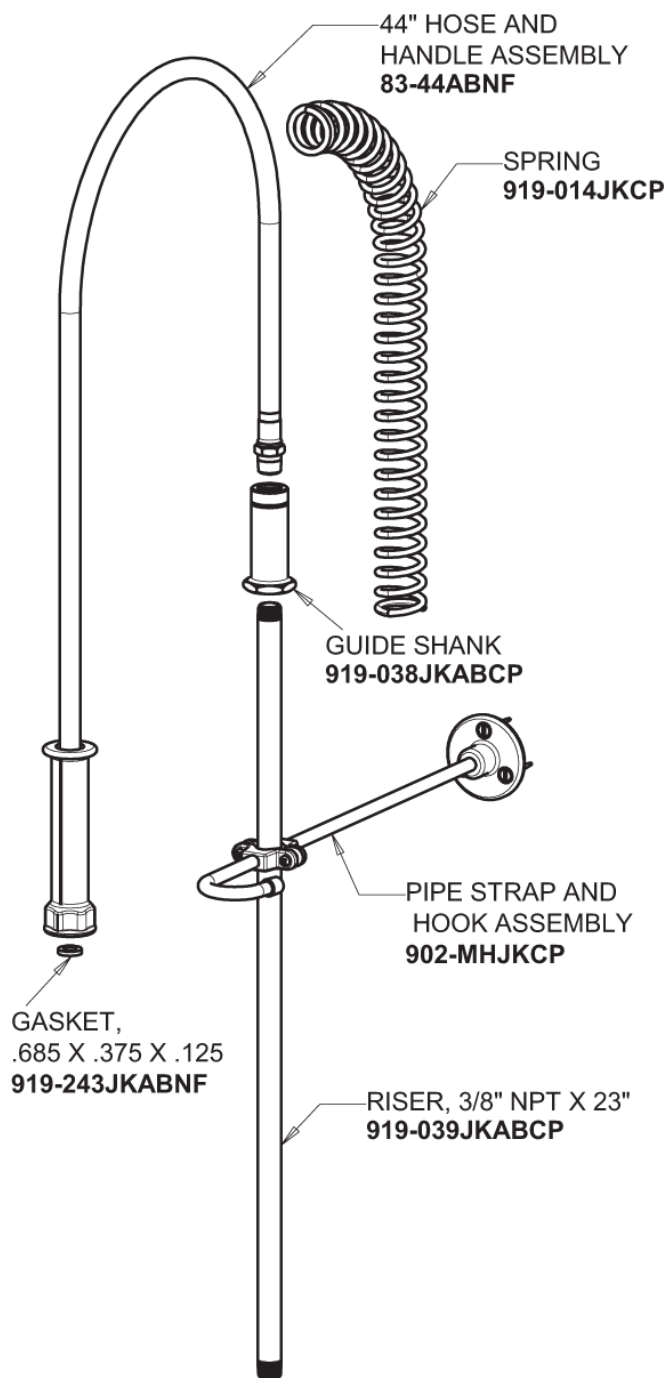

Pre-Rinse Riser 919-SLEAABCP

For Technical Assistance:

Phone: 800-TEC-TRUE (832-8783)

Email: techsupport.us@chicagofaucets.com

2100 South Clearwater Drive
Des Plaines, IL 60018
Phone: 847-803-5000
chicagofaucets.com